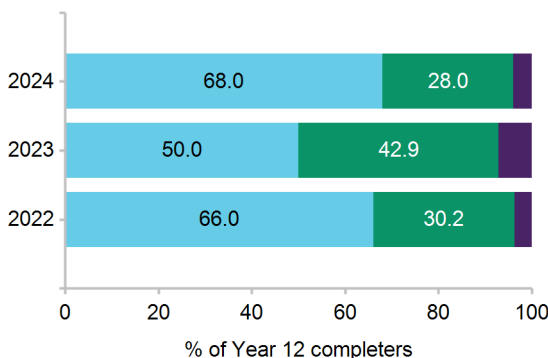

Next Step 2024 Post-School Destinations

St Mary's College (Maryborough)

This is a summary of the post-school destinations of students from St Mary's College (Maryborough) who completed Year 12 and gained a Senior Statement in 2023. The results are from the *Year 12 Completers Survey*, which is conducted approximately six months after students completed Year 12.

For more information about the survey visit the *Next Step* website www.qld.gov.au/nextstep. Regional and statewide reports will be available from October 2024.

73.5% response rate

25 out of 34 Year 12 completers from this school responded to the 2024 survey. *Results may not be representative of all Year 12 completers at this school.*

Post-school destinations

In 2024, 96.0% of Year 12 completers from St Mary's College (Maryborough) were engaged in education, training or employment in the year after they completed school.

Of the 25 respondents, 68.0% continued in education and training. The most common study destination was bachelor degree.

A further 28.0% transitioned directly into paid employment only.

All Year 12 completers were assigned to a *main destination*. Respondents who were both studying and working are reported as being in education or training, including apprentices and trainees.

Engagement over time